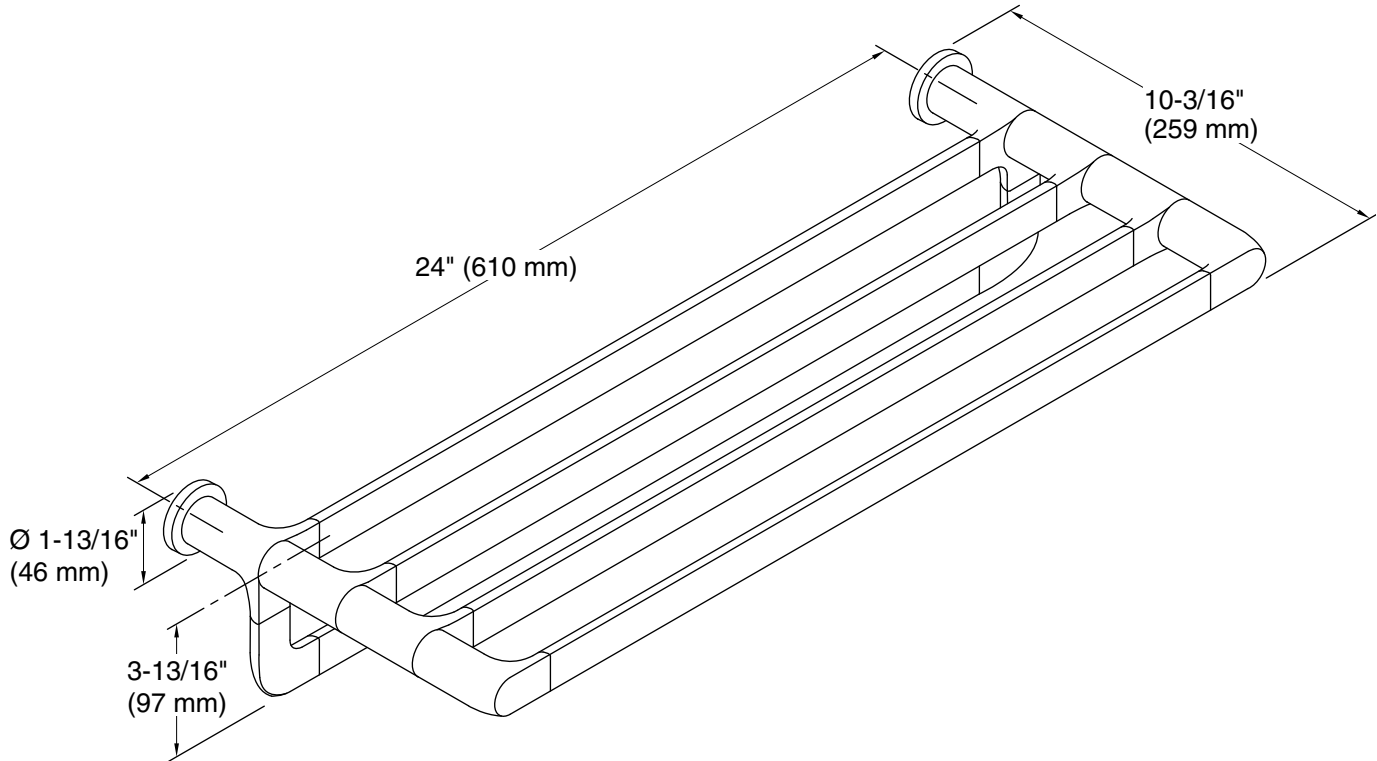

Technical Information

All product dimensions are nominal.

Material: Zinc, Brass

Notes

Install this product according to the installation instructions.

CAUTION: Risk of personal injury. Do not install these products in any area where they are likely to be used inadvertently as a grab bar or support bar. These products are not designed or intended for use as a grab bar or support bar.